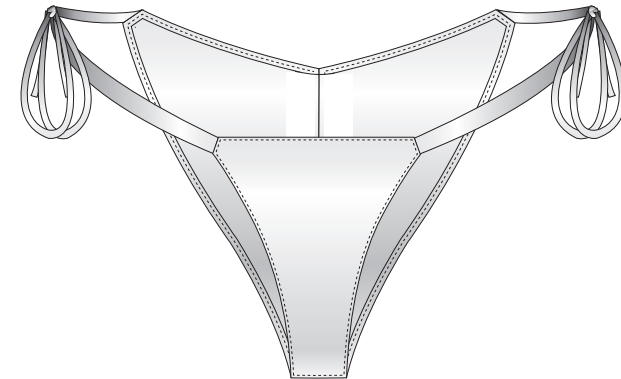

Minimum 5 Pieces Per Color Per Style

TRIANGLE

Style #: MMTRI
Wholesale: \$__.00
Retail: \$__.00
Sizes: S, M, L, XL

FULL CUP

Style #: MMFULL
Wholesale: \$__.00
Retail: \$__.00
Sizes: S, M, L, XL

SCRUNCH BOTTOM

Style #: MMSCR
Wholesale: \$__.00
Retail: \$__.00
Sizes: S, M, L, XL

BRAZILLIAN BOTTOM

Style #: BKS-USA
Wholesale: \$__.00
Retail: \$__.00
Sizes: S, M, L, XL

FULL CUT BOTTOM

Style #: BKS-USA
Wholesale: \$__.00
Retail: \$__.00
Sizes: S, M, L, XL

USA FLAG

IN FLAMES

With Scrunch Bottom

Style #: BKS-USA
Wholesale: \$__.00
Retail: \$__.00
Sizes: S, M, L, XL

With Brazillian Bottom

Style #: BKB-USA
Wholesale: \$__.00
Retail: \$__.00
Sizes: S, M, L, XL

With Scrunch Bottom

Style #: BKS-USA
Wholesale: \$__.00
Retail: \$__.00
Sizes: S, M, L, XL

With Brazillian Bottom

Style #: BKB-USA
Wholesale: \$__.00
Retail: \$__.00
Sizes: S, M, L, XL

SKULL & BOWNS

SUPER STAR

MALTESE

With Scrunch Bottom