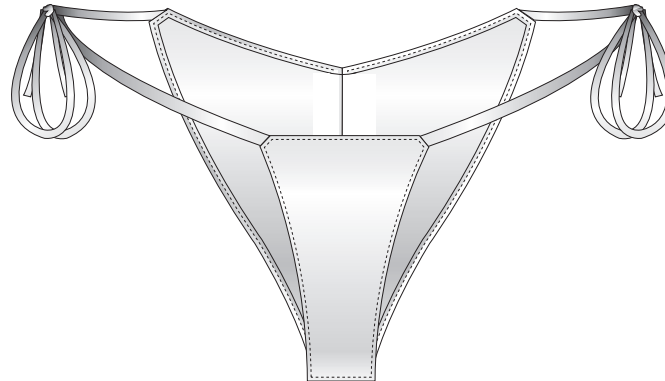

Minimum 5 Pieces Per Color Per Style

TRIANGLE

Style #: MMTRI
Wholesale: \$__.00
Retail: \$__.00
Sizes: S, M, L, XL

FULL CUP

Style #: MMFULL
Wholesale: \$__.00
Retail: \$__.00
Sizes: S, M, L, XL

SCRUNCH BOTTOM

Style #: MMSCR
Wholesale: \$__.00
Retail: \$__.00
Sizes: S, M, L, XL

BRAZILLIAN BOTTOM

Style #: BKS-USA
Wholesale: \$__.00
Retail: \$__.00
Sizes: S, M, L, XL

FULL CUT BOTTOM

Style #: BKS-USA
Wholesale: \$__.00
Retail: \$__.00
Sizes: S, M, L, XL

USA FLAG

IN FLAMES

With Scrunch Bottom

Style #: BKS-USA
Wholesale: \$__.00
Retail: \$__.00
Sizes: S, M, L, XL

With Brazillian Bottom

Style #: BKB-USA
Wholesale: \$__.00
Retail: \$__.00
Sizes: S, M, L, XL

With Scrunch Bottom