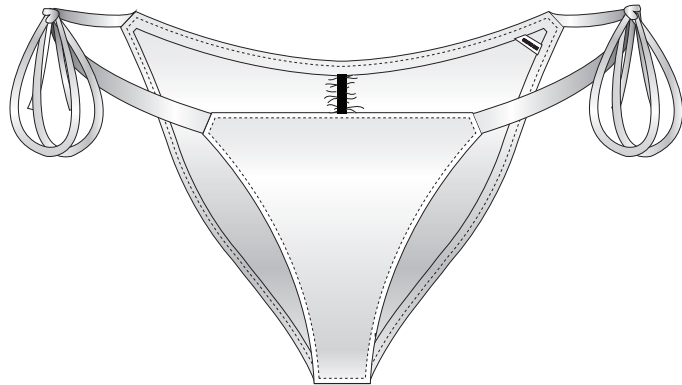

Minimum 5 Pieces Per Color Per Style

TRIANGLE

Style #: MMTRI
Wholesale: \$__.00
Retail: \$__.00
Sizes: S, M, L, XL

FULL CUP

Style #: MMFULL
Wholesale: \$__.00
Retail: \$__.00
Sizes: S, M, L, XL

SCRUNCH BOTTOM

Style #: MMSCR
Wholesale: \$__.00
Retail: \$__.00
Sizes: S, M, L, XL

BRAZILLIAN BOTTOM

Style #: BKS-USA
Wholesale: \$__.00
Retail: \$__.00
Sizes: S, M, L, XL

FULL CUT BOTTOM

Style #: BKS-USA
Wholesale: \$__.00
Retail: \$__.00
Sizes: S, M, L, XL

USA FLAG

IN FLAMES

With Scrunch Bottom

Style #: BKS-USA
Wholesale: \$__.00
Retail: \$__.00
Sizes: S, M, L, XL

With Brazillian Bottom

Style #: BKB-USA
Wholesale: \$__.00
Retail: \$__.00
Sizes: S, M, L, XL

With Scrunch Bottom